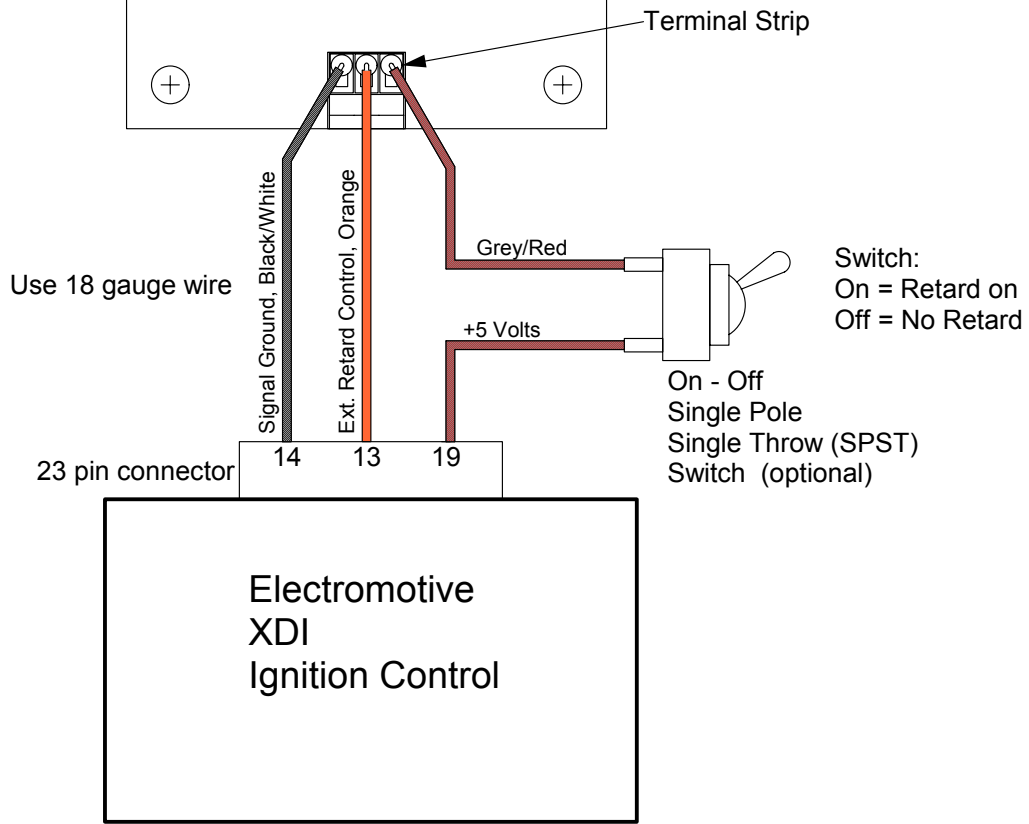

Front of Ignition Retard Control

Rear of Ignition Retard Control

29Apr08

Wiring Diagram for Electromotive Remote Timing Retard Control